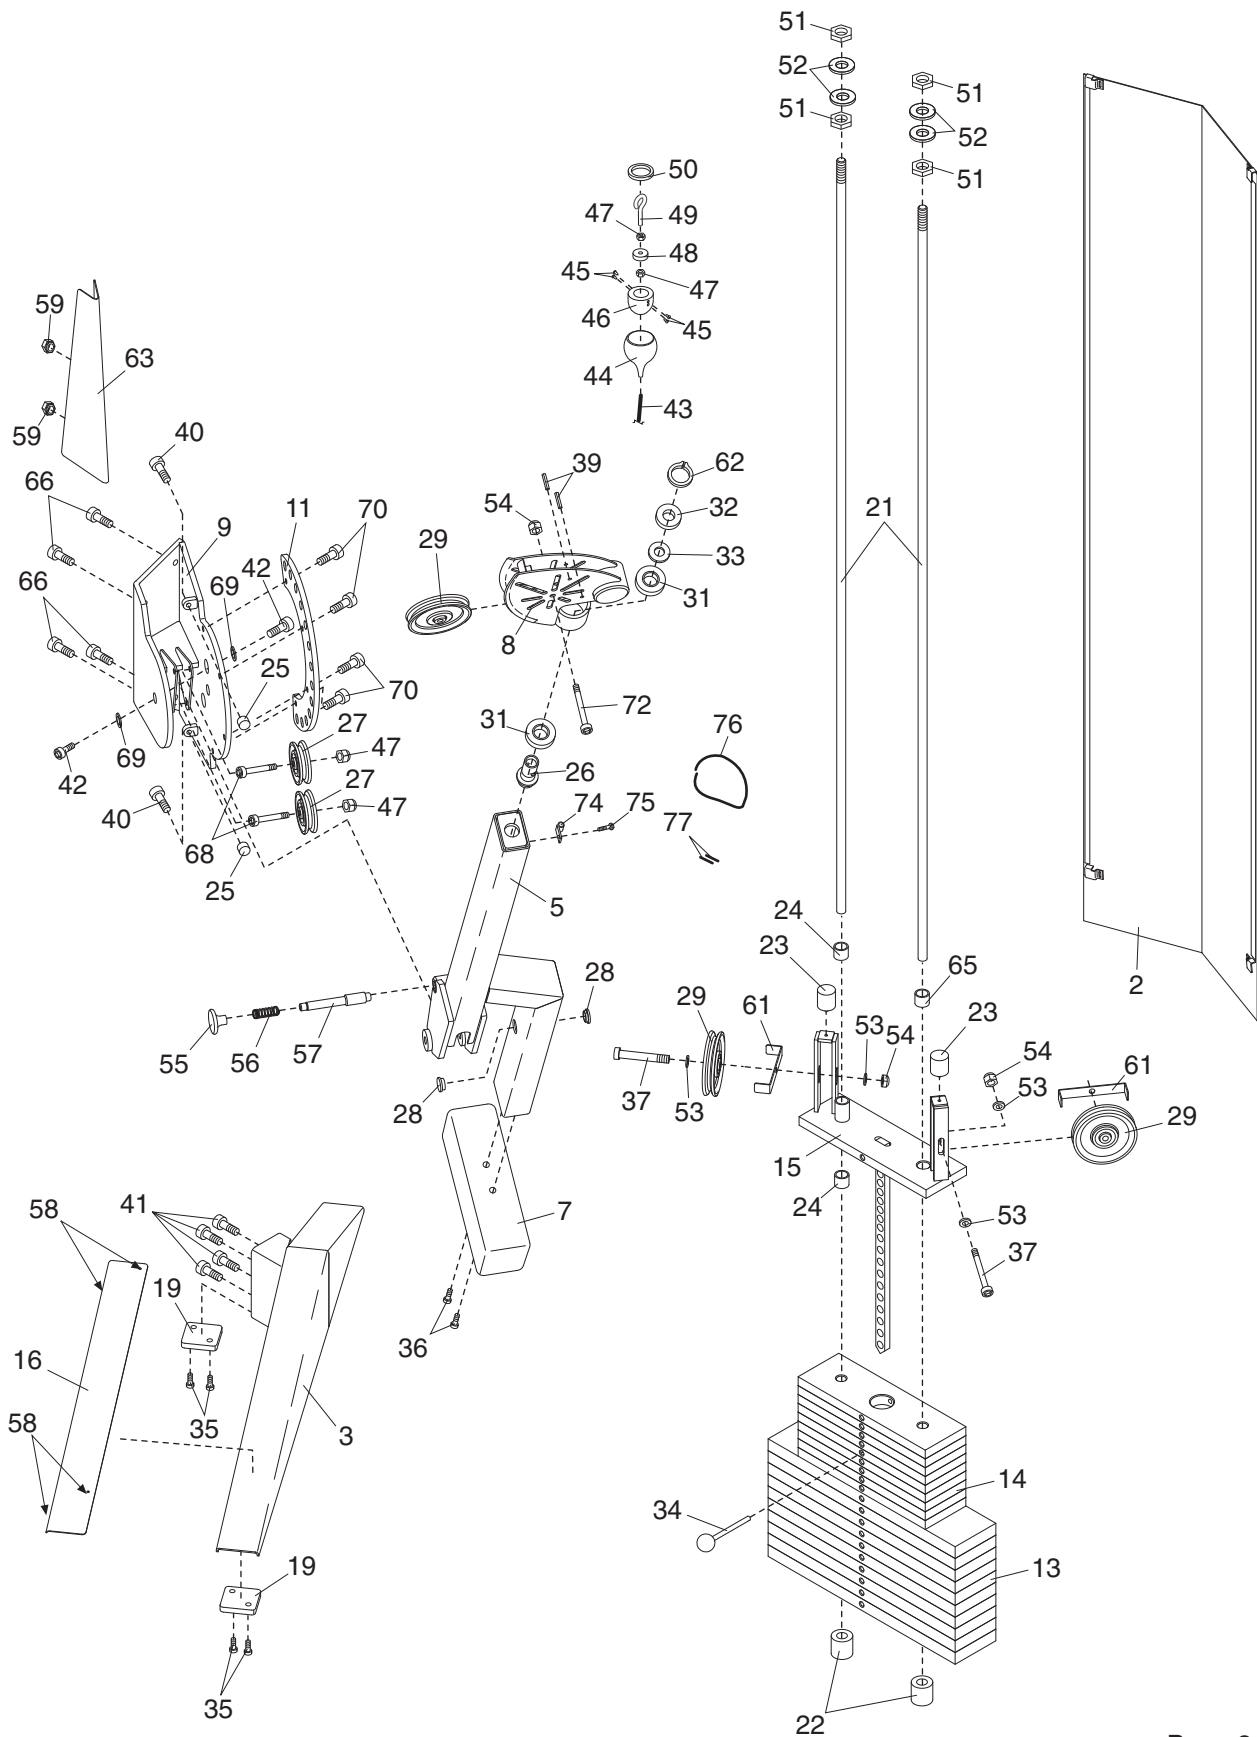

EXPLODED DRAWING—Model No. GZFM60063

R0204A

Bubble	OEM Number	Description
2	GZ4549-02	ACCESS COVER
3	GZ5461	RIGHT SUPPORT LEG
4	GZ5462	LEFT SUPPORT LEG
8	GZ5001-01	SWIVEL ARM
11	GZ3144	ADJUSTMENT BRACKET
12	GZ5065-01	LEFT CABLE COVER
13	GZ3072-03	LARGE WEIGHT
14	GZ3072-02	SMALL WEIGHT
15	GZ4506	TOP WEIGHT ASSY
16	GZ3203-02	RIGHT SUPPORT LEG COVER
17	GZ3203-01	LEFT SUPPORT LEG COVER
18	GZ3202	TOWER COVER
19	GZ1517	FLOOR BUMPER
20	GZ3116	HANDLEBAR
21	GZ3248-03	WEIGHT GUIDE ROD
22	GZ1001	WEIGHT BUMPER
24	GZ1020	SMALL WEIGHT GUIDE BSHG
25	GZ1100	ARM BUMPER
26	GZ3053	TRUNNION
27	GZ1003-09	3.5" PULLEY
29	GZ1003-01	4.5" PULLEY
30	GZ3102	CABLE TRAP
31	GZ1011-01	PIVOT PULLEY BEARING
32	GZ1050	1" WASHER
33	GZ1049	1" WAVE WASHER
34	GZ1656	WEIGHT PIN
35	GZ1012-07	3/8" X 1/2" SCREW
36	GZ1013-11	3/8" X 4.5" SCKTHD SCREW
37	GZ1014-05	3/8" X 2.5" BOLT
38	GZ1013-04	3/8" X 2" BOLT
39	GZ1097	ROLL PIN
40	GZ1015-05	5/16" X 5/8" SCKTHD SCREW
41	GZ1009-01	1/2" X 1" BOLT
42	GZ1042-02	3/4" X 1/2" SHLDR BOLT
43	GZ3052-07	CABLE
44	GZ1062	RUBBER COVER
45	GZ1047	1/4 - 20 UNC SET SCREW
46	GZ3238	ALUMINUM COUPLER
47	GZ1075	3/8" JAM NUT
48	GZ1011-02	CABLE BEARING
49	GZ1070	EYEBOLT
50	GZ1018-03	1 1/8" RETAINER RING
51	GZ1084	5/8" NUT
52	GZ1085	5/8" LOCK WASHER
53	GZ1069	3/8" SERRATED LOCK WASHER
54	GZ1007	3/8" NUT