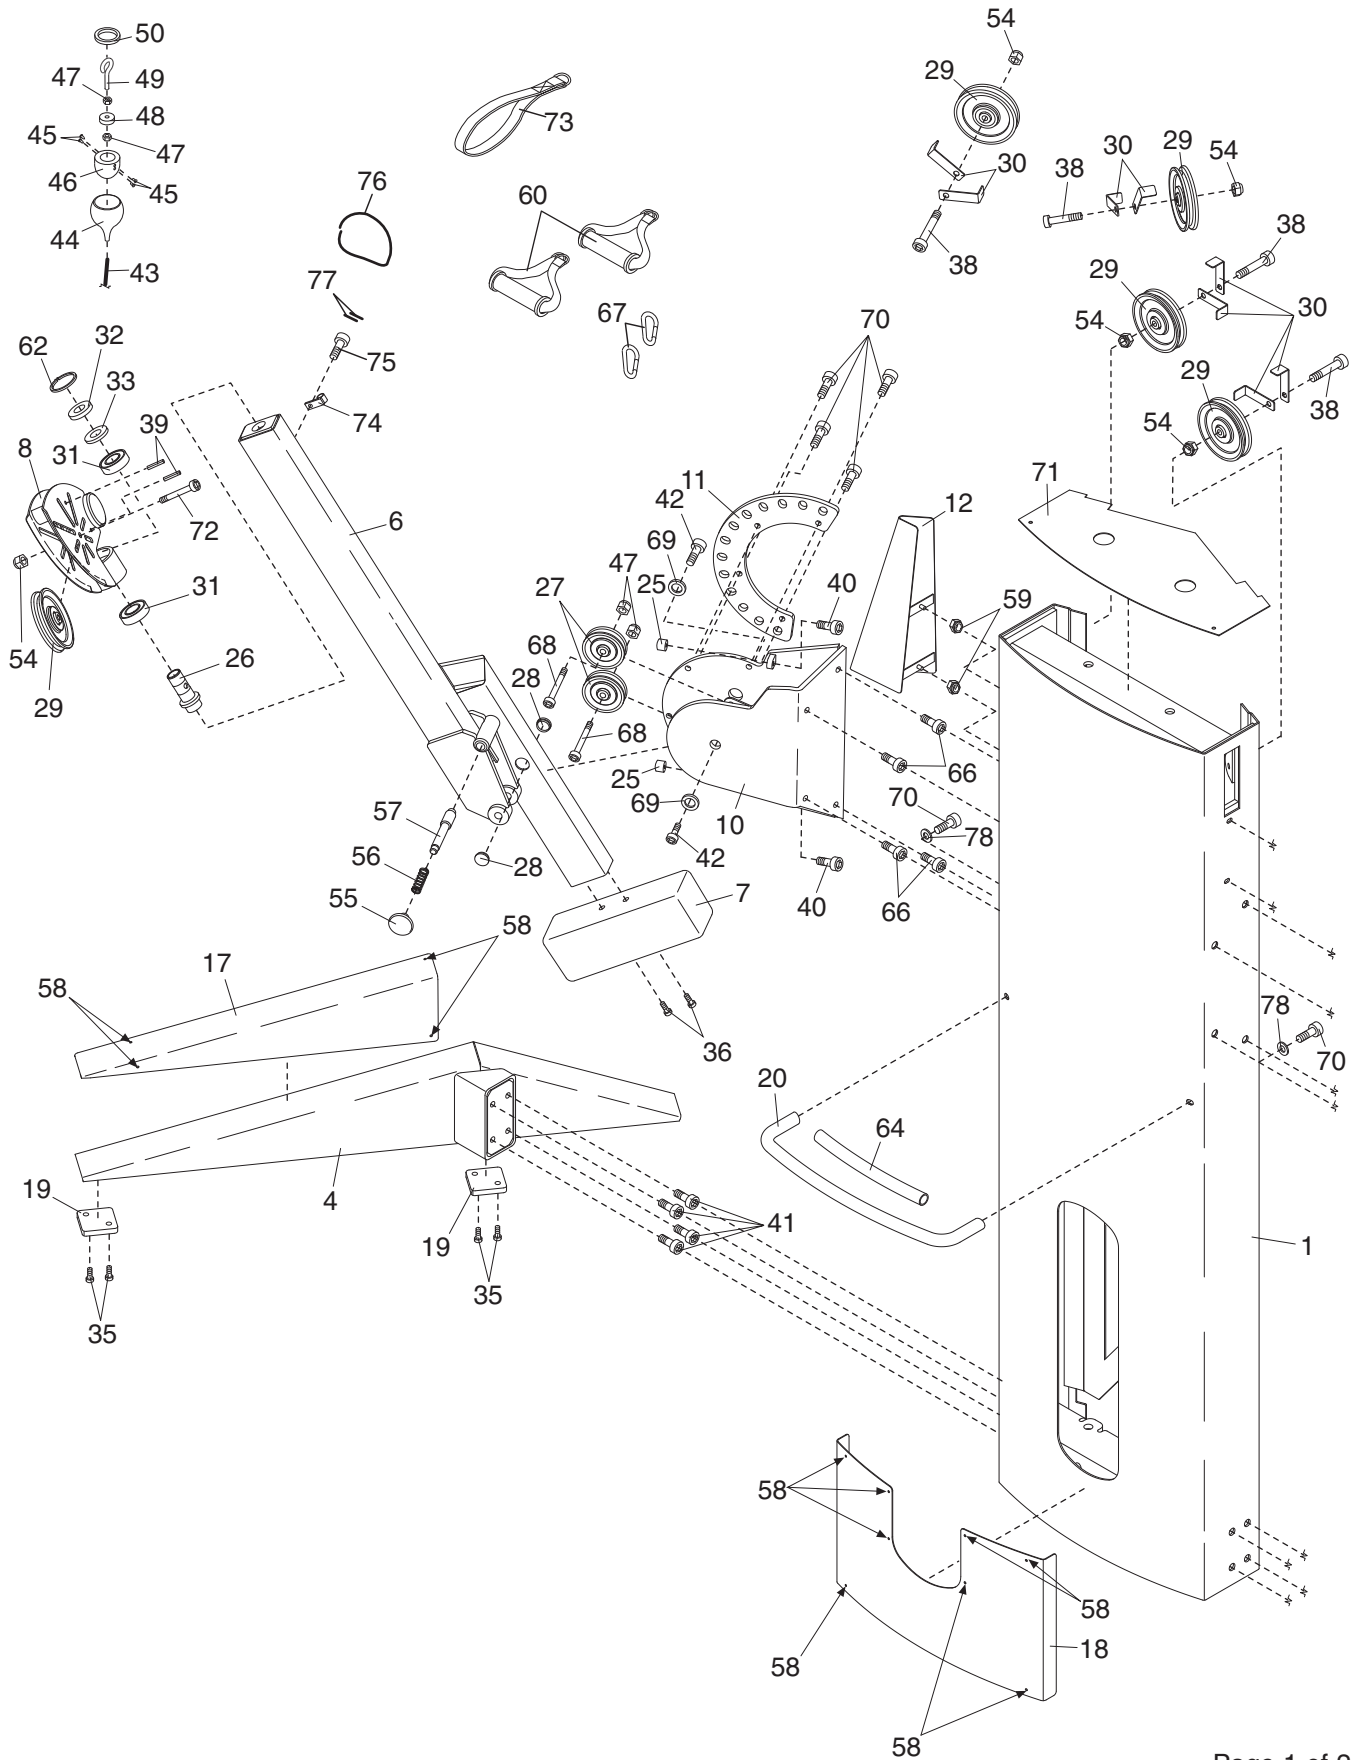

EXPLODED DRAWING—Model No. GZFM60063

R0204A

Bubble	OEM Number	Description
2	GZ4549-02	ACCESS COVER
3	GZ5461	RIGHT SUPPORT LEG
4	GZ5462	LEFT SUPPORT LEG
8	GZ5001-01	SWIVEL ARM
11	GZ3144	ADJUSTMENT BRACKET
12	GZ5065-01	LEFT CABLE COVER
13	GZ3072-03	LARGE WEIGHT
14	GZ3072-02	SMALL WEIGHT
15	GZ4506	TOP WEIGHT ASSY
16	GZ3203-02	RIGHT SUPPORT LEG COVER
17	GZ3203-01	LEFT SUPPORT LEG COVER
18	GZ3202	TOWER COVER
19	GZ1517	FLOOR BUMPER
20	GZ3116	HANDLEBAR
21	GZ3248-03	WEIGHT GUIDE ROD
22	GZ1001	WEIGHT BUMPER
24	GZ1020	SMALL WEIGHT GUIDE BSHG
25	GZ1100	ARM BUMPER
26	GZ3053	TRUNNION
27	GZ1003-09	3.5" PULLEY
29	GZ1003-01	4.5" PULLEY
30	GZ3102	CABLE TRAP
31	GZ1011-01	PIVOT PULLEY BEARING
32	GZ1050	1" WASHER
33	GZ1049	1" WAVE WASHER
34	GZ1656	WEIGHT PIN
35	GZ1012-07	3/8" X 1/2" SCREW
36	GZ1013-11	3/8" X 4.5" SCKTHD SCREW
37	GZ1014-05	3/8" X 2.5" BOLT
38	GZ1013-04	3/8" X 2" BOLT
39	GZ1097	ROLL PIN
40	GZ1015-05	5/16" X 5/8" SCKTHD SCREW
41	GZ1009-01	1/2" X 1" BOLT
42	GZ1042-02	3/4" X 1/2" SHLDR BOLT
43	GZ3052-07	CABLE
44	GZ1062	RUBBER COVER
45	GZ1047	1/4 - 20 UNC SET SCREW
46	GZ3238	ALUMINUM COUPLER
47	GZ1075	3/8" JAM NUT
48	GZ1011-02	CABLE BEARING
49	GZ1070	EYEBOLT
50	GZ1018-03	1 1/8" RETAINER RING
51	GZ1084	5/8" NUT
52	GZ1085	5/8" LOCK WASHER
53	GZ1069	3/8" SERRATED LOCK WASHER
54	GZ1007	3/8" NUT